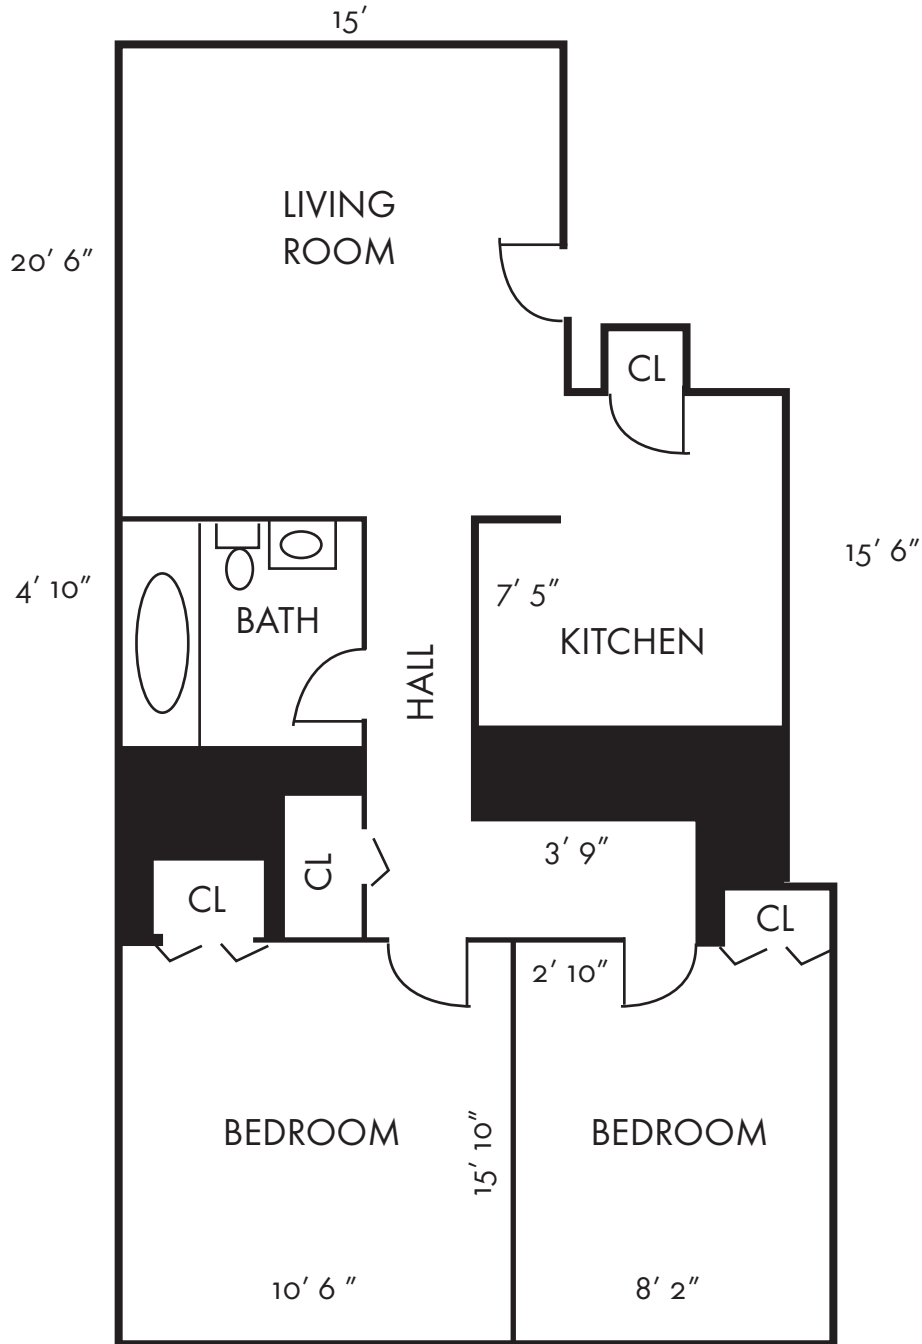

ARDMORE COURT *of Lansdowne*

Phone: 484-466-3387
Fax: 484-466-3395

119 West Baltimore Ave
Apt. 9E
Lansdowne, PA 19050

TWO BEDROOM APARTMENT
SQUARE FOOTAGE IS APPROXIMATE

info@ardmorecourtpartments.com
www.ardmorecourtpartments.com