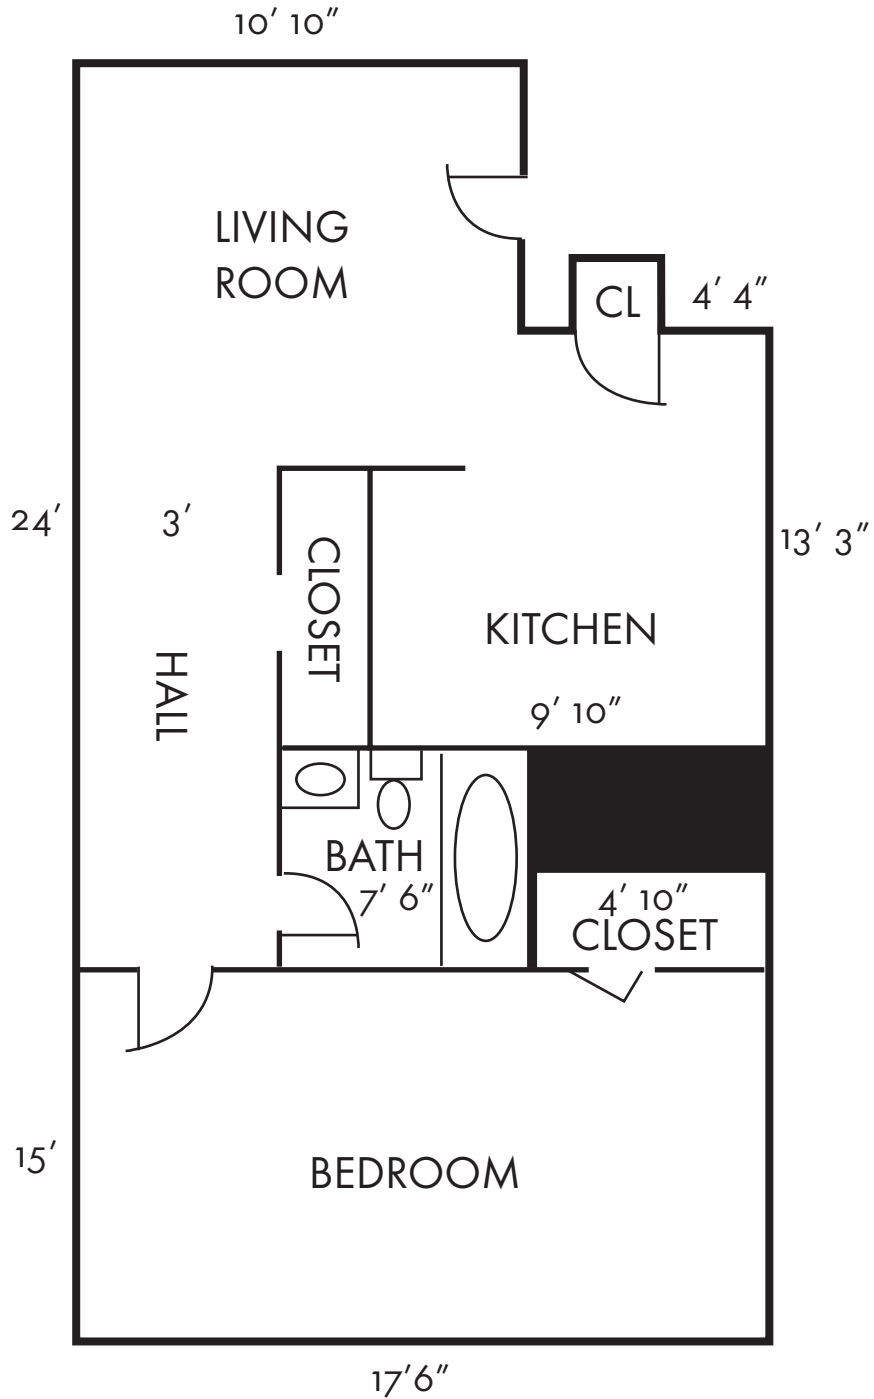

# ARDMORE COURT *of Lansdowne*

Phone: 484-466-3387  
Fax: 484-466-3395

119 West Baltimore Ave  
Apt. 9E  
Lansdowne, PA 19050

ONE BEDROOM APARTMENT  
SQUARE FOOTAGE IS APPROXIMATE

[info@ardmorecourtapartments.com](mailto:info@ardmorecourtapartments.com)  
[www.ardmorecourtapartments.com](http://www.ardmorecourtapartments.com)